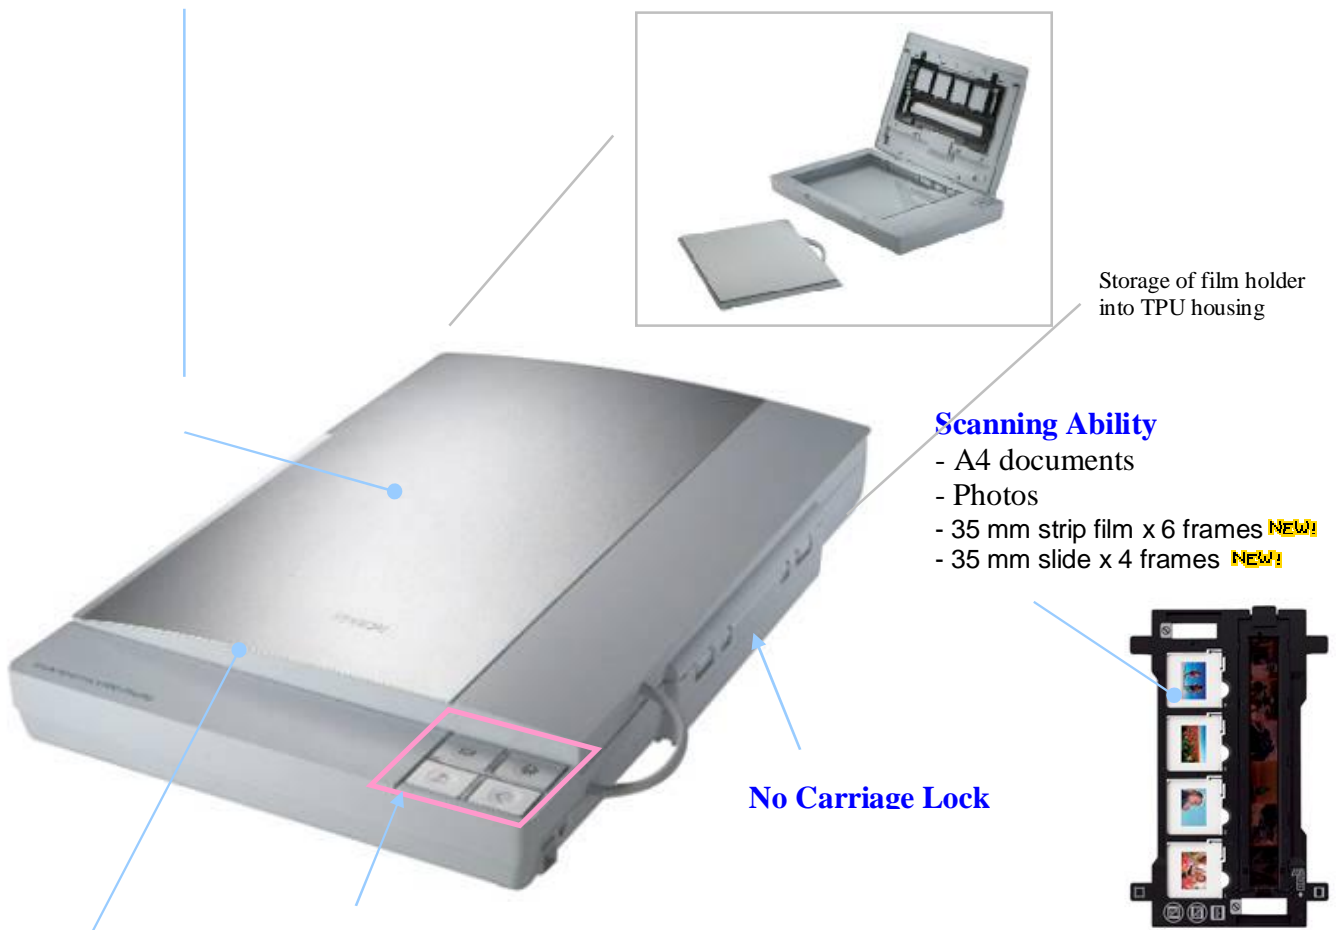

Specification At A Glance

- **3200dpi** optical resolution **NEW!**
- 48bit in/out
- Matrix CCD with micro lens
- PC centric type ASIC processor
- USB 2.0 Hi-Speed

Features

- Epson's thinnest scanner with active ID **NEW!**
- Landscape and portrait layout **NEW!**
- New hinge for 90° and 180° lid opening **NEW!**
- Scans documents up to 25mm thickness **NEW!**
- High image quality and resolution
- Fast speed
- High gradation, low noise
- Easy to use
- Energy saving

Specification At A Glance

- **3200dpi** optical resolution **NEW!**
- 48bit in/out
- Matrix CCD with micro lens
- PC centric type ASIC processor
- USB 2.0 Hi-Speed

Features

- Landscape and portrait layout **NEW!**
- New hinge for 90° and 180° lid opening **NEW!**
- Scans documents up to 25mm thickness **NEW!**
- High image quality and resolution
- Fast speed
- High gradation, low noise
- Easy to use
- Energy saving

Storage of film holder into TPU housing

Scanning Ability

- A4 documents
- Photos
- 35 mm strip film x 6 frames **NEW!**
- 35 mm slide x 4 frames **NEW!**

No Carriage Lock

4 buttons: (Clockwise from top left corner): Scan to e-mail, Copy, Start, Scan to PDF